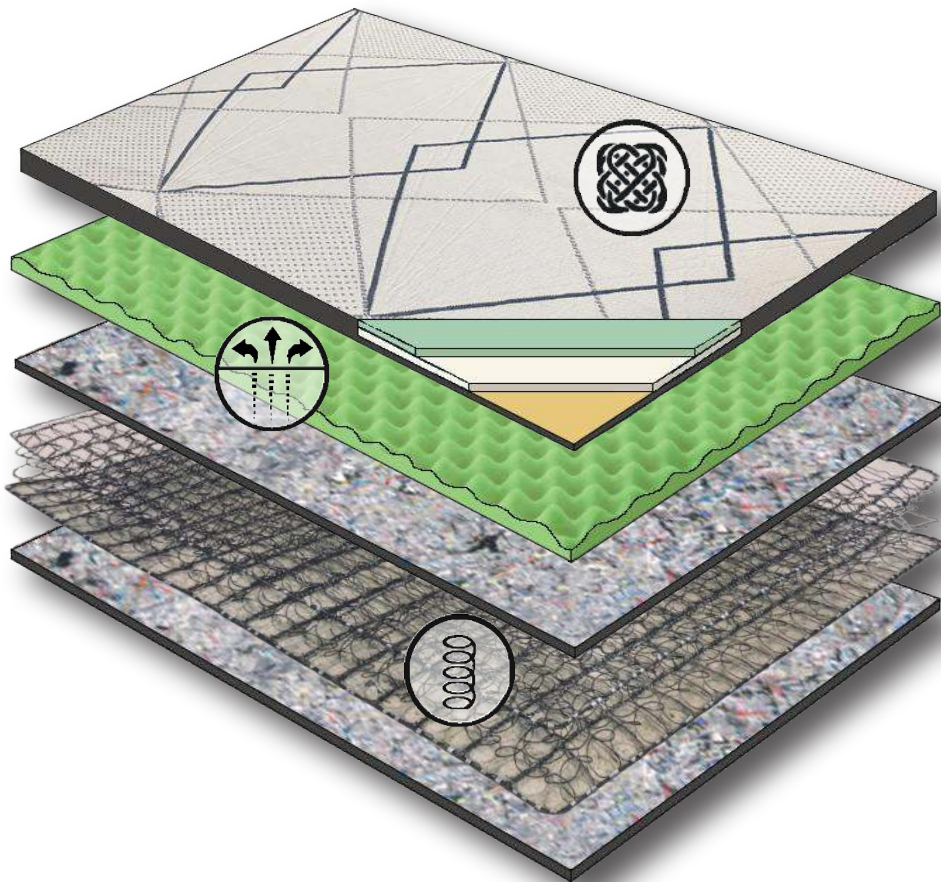

MidAmerica
Bedding

DAYBREAK

Firm

High Profile Continuous Coil Support System with Steel Edge Support

Provides consistent coverage across the entire surface of the mattress

High Density Comfort Foam

Provides exceptional comfort and support with open cell air flow capacity

Designer Knit Fabric

Plush comfort quilt fill with a naturally neutral feel designer knit fabric

722 coil
Queen count

5 year Non-Prorated Warranty