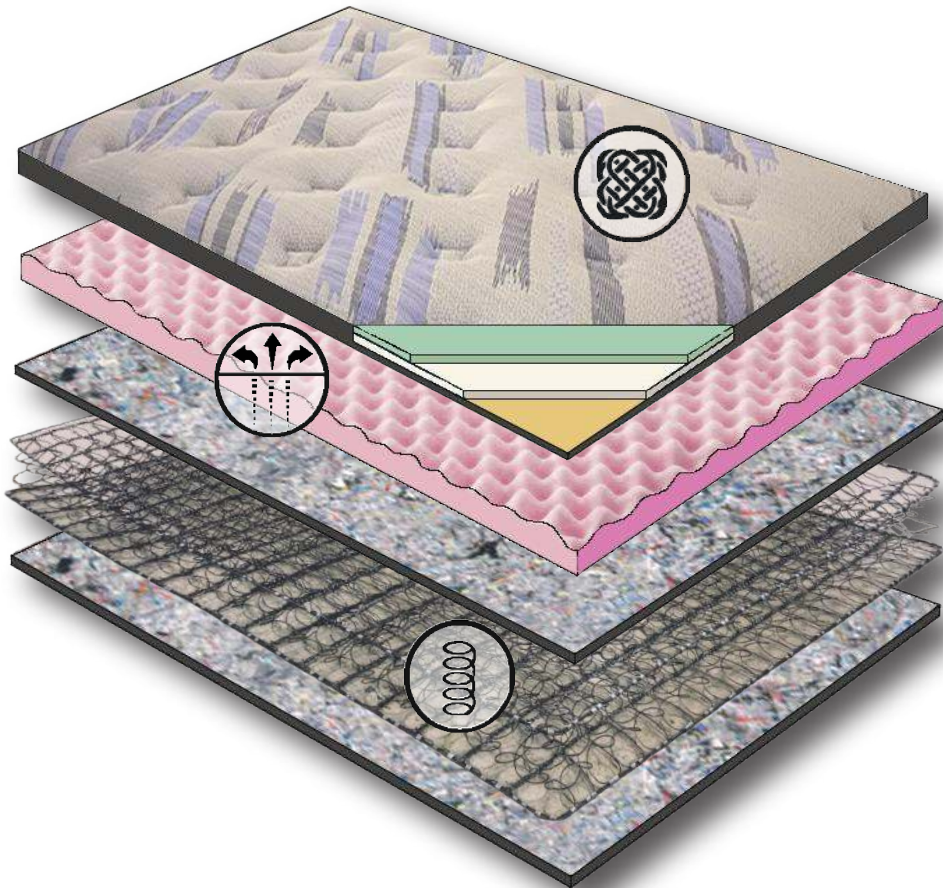

MidAmerica
Bedding

DAYBREAK

Eurotop

High Profile Continuous Coil Support System with Steel Edge Support

Provides consistent coverage across the entire surface of the mattress

High Density Plush Comfort Foam

Provides exceptional comfort and support with open cell air flow capacity

Designer Knit Fabric

Plush comfort quilt fill with a naturally neutral feel designer knit fabric

722 coil
Queen count

5 year Non-Prorated Warranty