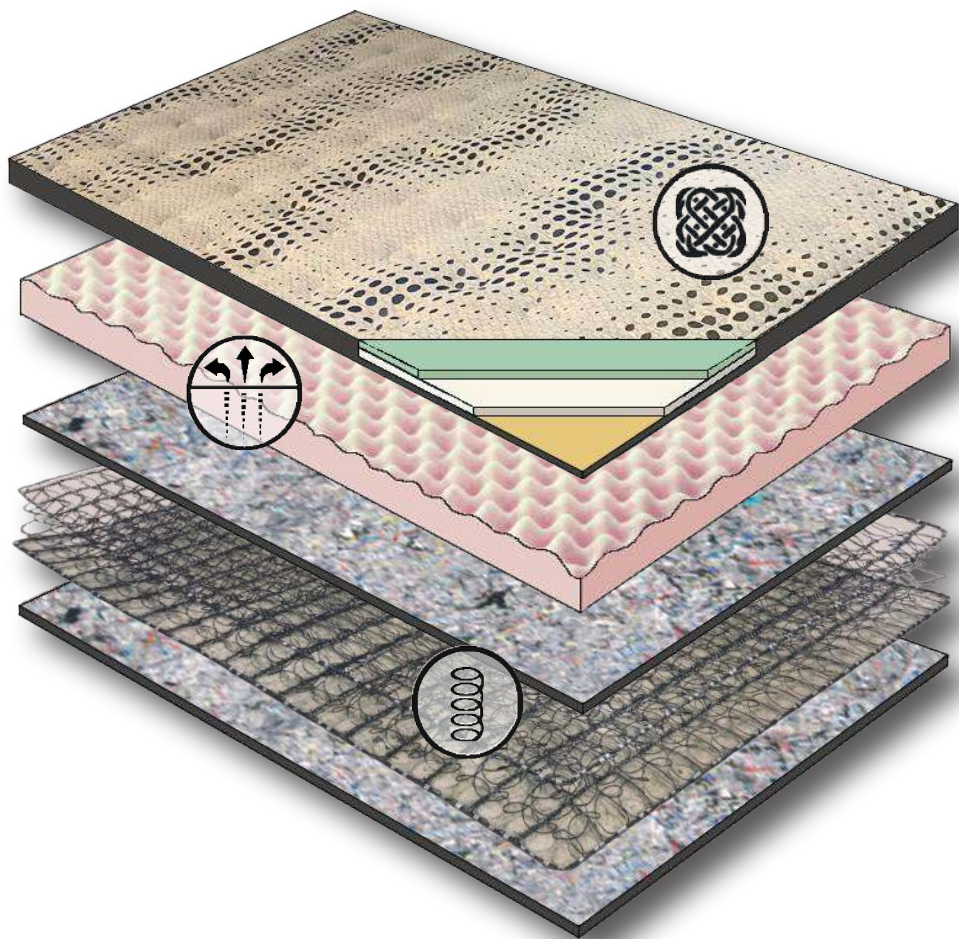

MidAmerica
Bedding

SUNRISE

Plush

High Profile Continuous Coil Support System with Steel Edge Support

Provides consistent coverage across the entire surface of the mattress

3" High Density Comfort Foam

Provides exceptional comfort and support with open cell air flow capacity

Designer Knit Fabric

Plush comfort quilt fill with a naturally neutral feel designer knit fabric

722 coil count
Queen

5 year Non-Prorated Warranty