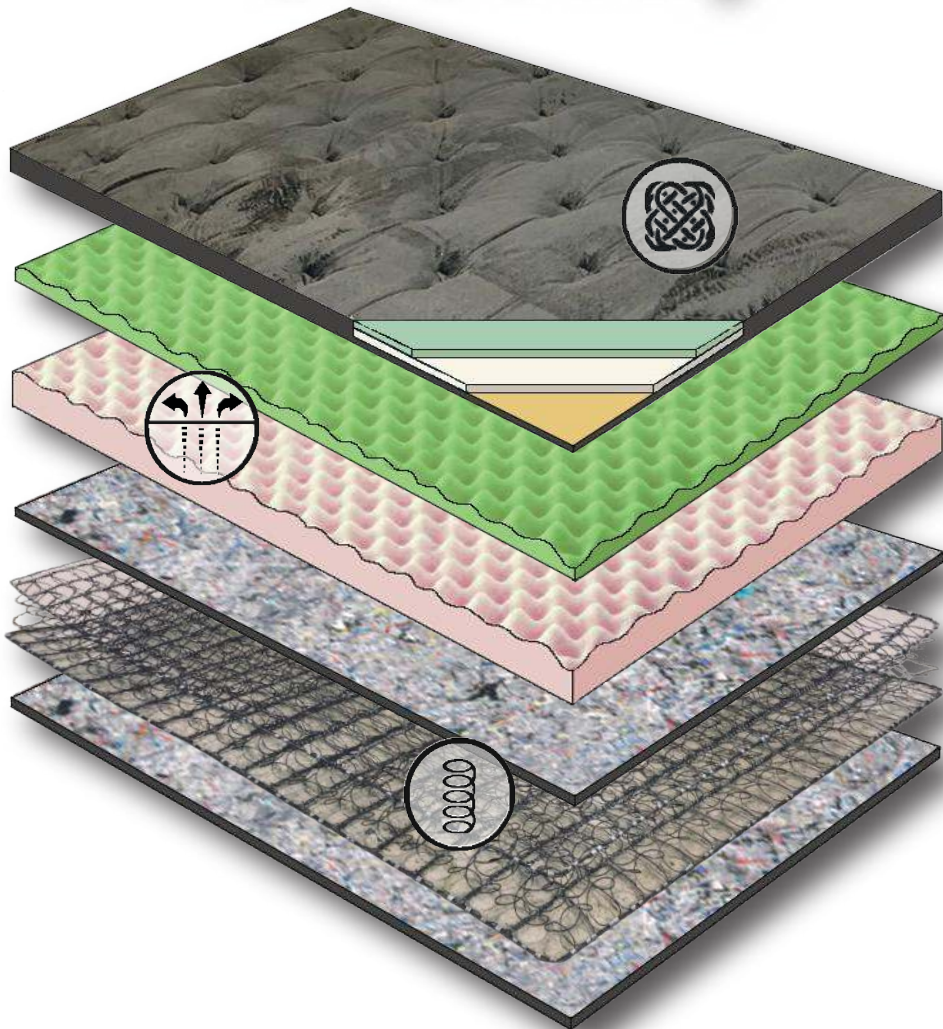

SUNRISE

Eurotop

High Profile Continuous Coil Support System with Steel Edge Support

Provides consistent coverage across the entire surface of the mattress

High Density Comfort Foams

Provides exceptional comfort and support with open cell air flow capacity

Premium Plush "Teddy Bear" Microfiber Fabric

Plush comfort quilt fill with a luscious plush "teddy bear" microfiber fabric

722 coil count
Queen

5 year Non-Prorated Warranty