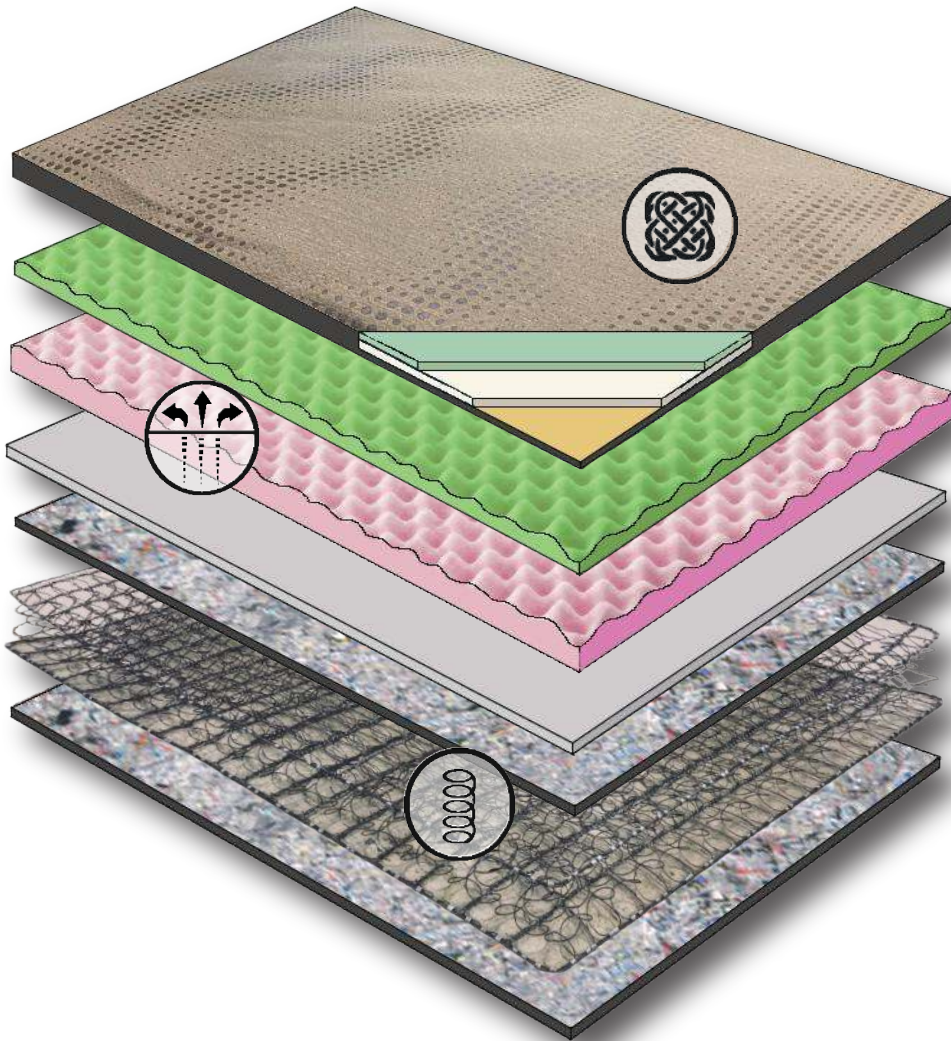

**MidAmerica**  
Bedding

## Pillowtop

**High Profile Continuous Coil Support System with Steel Edge Support**

*Provides consistent coverage across the entire surface of the mattress*

**High Density Comfort Foams**

*Provides exceptional comfort and support with open cell air flow capacity*

**Designer Knit Fabric**

*Plush comfort quilt fill with a naturally neutral feel designer knit fabric*

**722** coil count  
**Queen**

**5 year** Non-Prorated Warranty