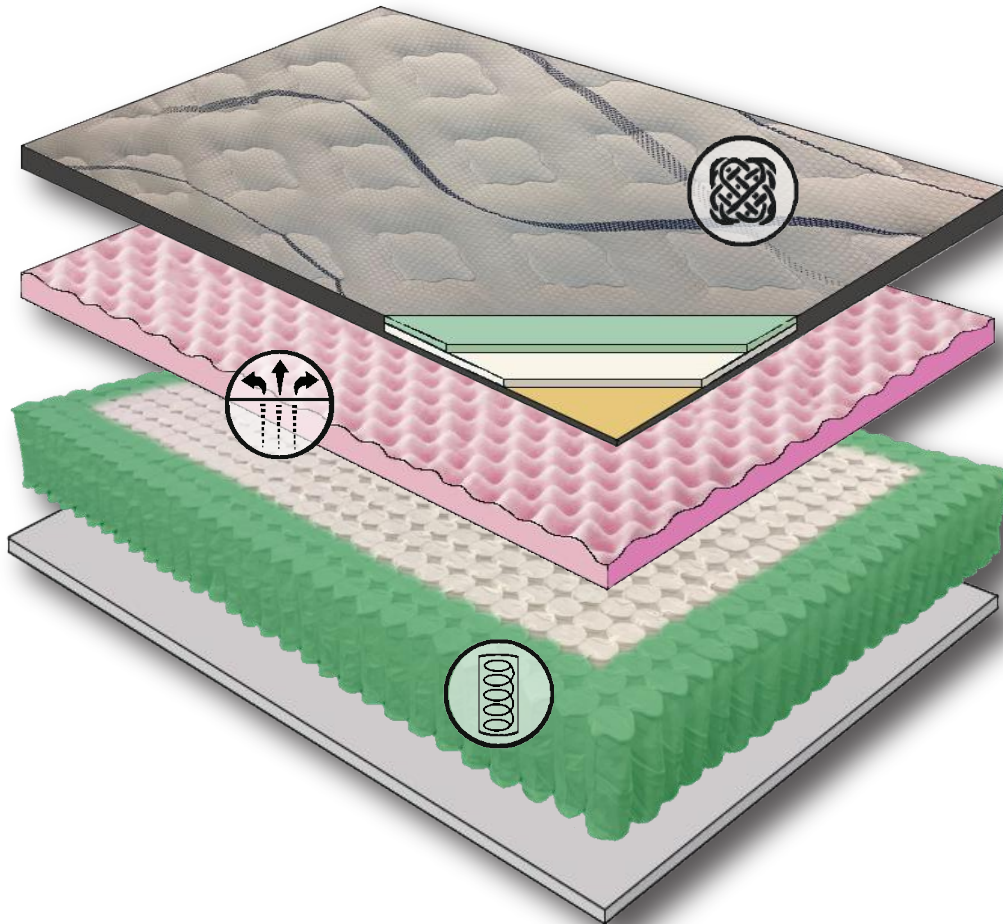

MidAmerica
Bedding

REGAL

Eurotop

Full Dimension Individually Wrapped Coils with Steel Edge Support System

Provides individualized comfort and support for the life of the mattress

3" High Density Plush Foam

Provides exceptional comfort and support with open cell air flow capacity

Designer Stretch Knit Fabrics

Plush comfort quilt fill with a naturally neutral feel designer knit fabrics

Adjustable Power Base Friendly