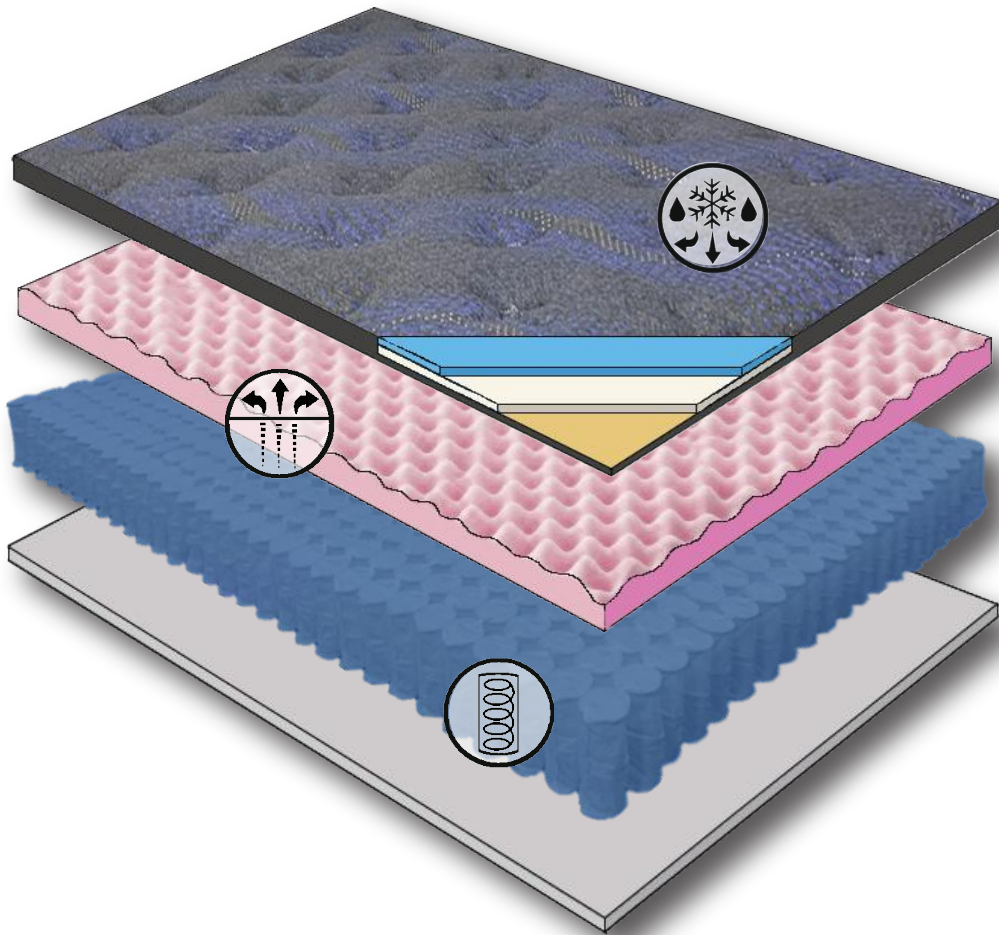

MAB
Elite
SLEEP

STERLING Plush

Total Zone Individually Wrapped Coils with Steel Edge Support

Provides individualized comfort and support for the life of the mattress

High Density Plush Foam

Provides exceptional comfort and support with open cell air flow capacity

FeranIce Designer Knit Fabrics

Naturally neutral feel with moisture wicking and anti-bacterial properties

Adjustable Power Base Friendly

682
Queen

Total Zone
coil
count

10 year Non-Prorated Warranty