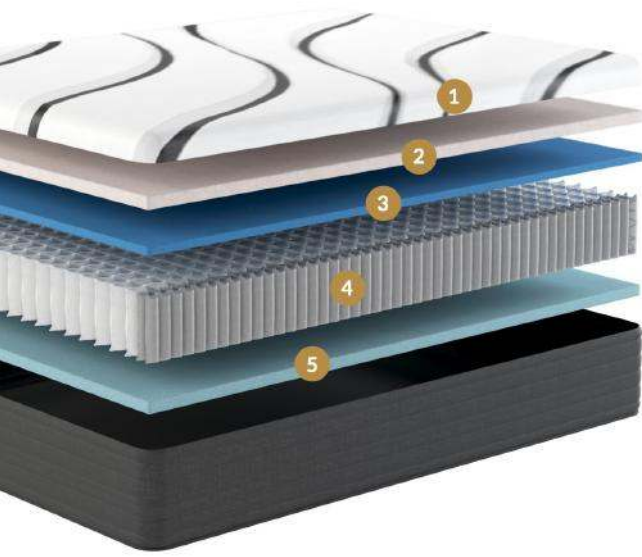

INNOVATION

- 1 Super Heavy Weight Deep Freeze 4-Way Stretch Panel Fabric
- 2 1" High-Density Cool Copper Infused Memory Foam
- 3 1" High-Density Extra Firm Support Foam
- 4 8" High Profile 852 Ascension X Pocketed Spring System with Steel Edge
- 5 1" Shock Absorbing High-density Base Foam

SIZE	PRICE
TWIN	\$ 539
TWIN XL.	\$ 589
FULL	\$ 699
QUEEN.	\$ 799
KING.	\$ 1,099

Made in America